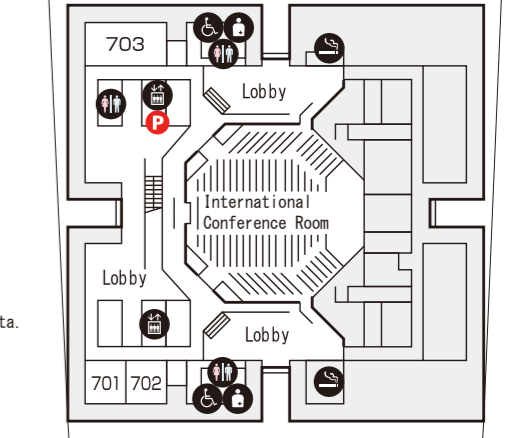

INFOMATION

The information desk provides information on the outline, events, transport facilities, lost children, things left behind and lending wheelchairs in the hall.

EAST INFOMATION (Temporary)

Depending on the event being held, staff will be made available to assist you at this information counter.

Shops & Service Facilities

Opening times may change in line with events.
Thank you for your understanding and cooperation.

- | | |
|--|--|
| 17 Seven-Eleven Convenience Store | • Elevator |
| 18 LAWSON Convenience Store | • Escalator |
| 19 FamilyMart Convenience Store | • Restroom |
| 20 ATM Yucho, Seven Bank, Mizuho Bank, Tokyo Star Bank | • Accessible Facility |
| 21 Visitor & Business Center
Copying, rental PC space, Custody of Large Baggage, etc. | • Ostomates' Toilet |
| 22 SERVICES CORNER
Prepaid Cards, goods sale | • Nursery (Diaper deck) |
| A Tokyo Big Sight Inc. | • Nursing Room |
| B BIG SIGHT SREVICES CORPORATION | • Prayer Room |
| M Meeting Point | • Coin Lockers |
| P Parking | • Smoking Area |
| | • Mailbox |
| | • First Aid |
| | • AED (Automated External Defibrillator) |

Conference Tower 8F

Conference Tower 7F

Conference Tower 6F

Conference Tower 1F