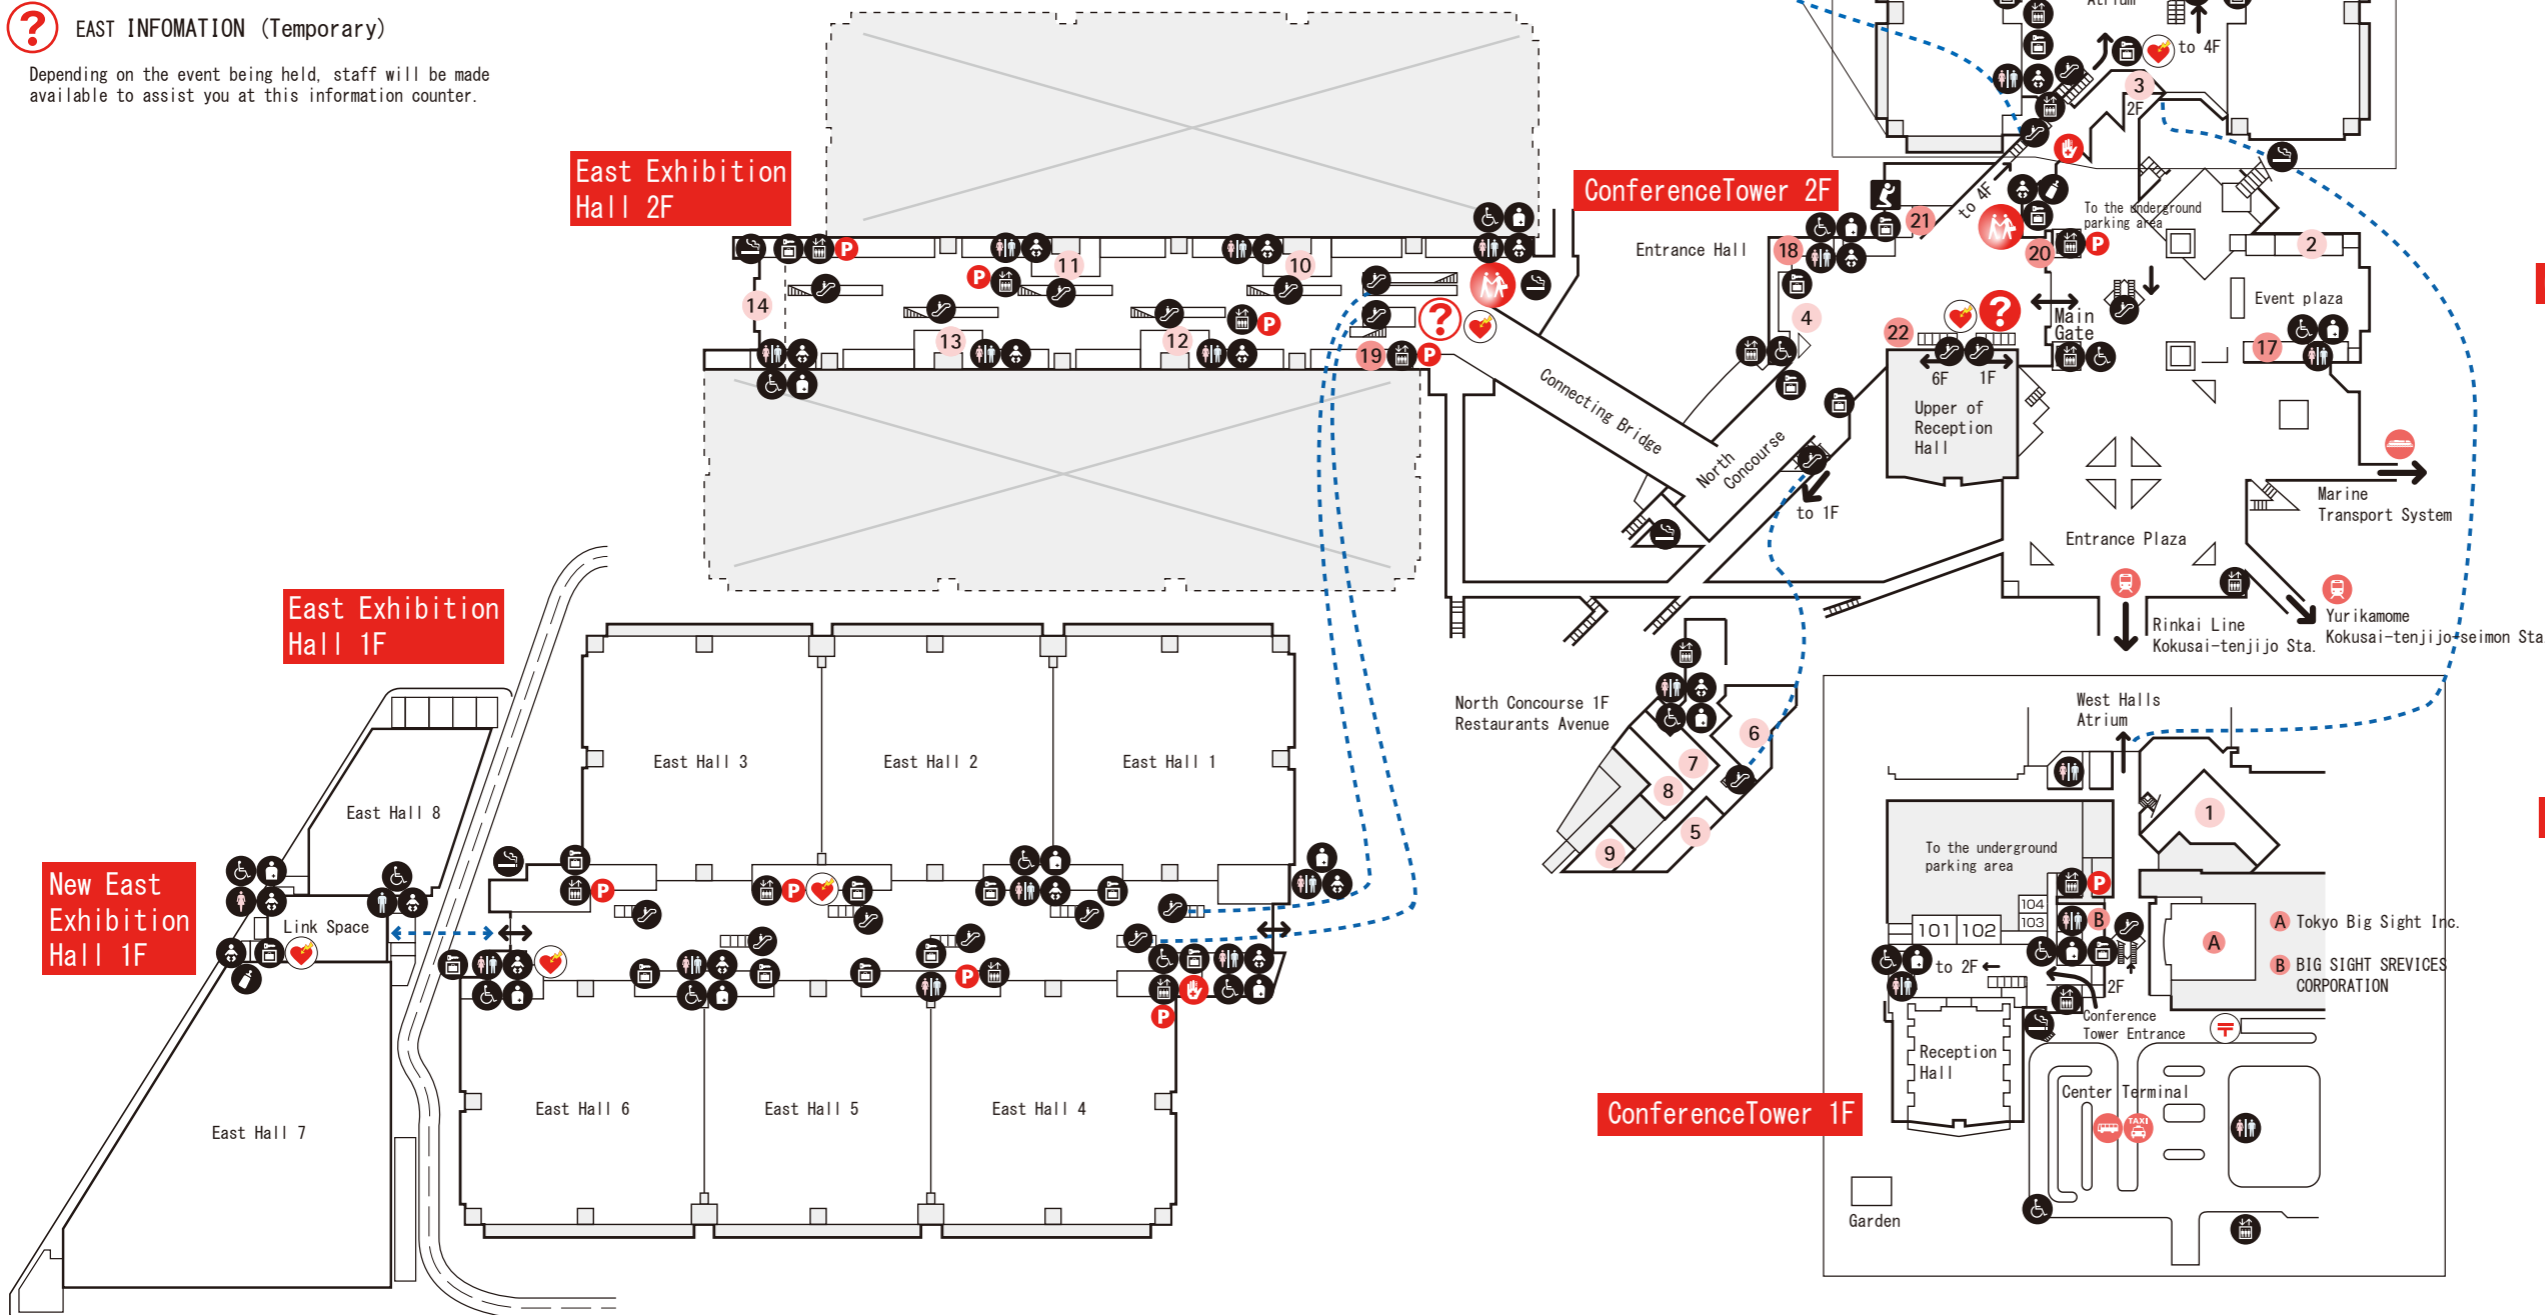

INFOMATION

The information desk provides information on the outline, events, transport facilities, lost children, things left behind and lending wheelchairs in the hall.

EAST INFOMATION (Temporary)

Depending on the event being held, staff will be made available to assist you at this information counter.

Shops & Service Facilities

Opening times may change in line with events.
Thank you for your understanding and cooperation.

- | | |
|--|--|
| 17 Seven-Eleven Convenience Store | • Elevator |
| 18 LAWSON Convenience Store | • Escalator |
| 19 FamilyMart Convenience Store | • Restroom |
| 20 ATM Yucho, Seven Bank, Mizuho Bank, Tokyo Star Bank | • Accessible Facility |
| 21 Visitor & Business Center
Copying, rental PC space, Custody of Large Baggage, etc. | • Ostomates' Toilet |
| 22 SERVICES CORNER
Prepaid Cards, goods sale | • Nursery (Diaper deck) |
| A Tokyo Big Sight Inc. | • Nursing Room |
| B BIG SIGHT SREVICES CORPORATION | • Prayer Room |
| M Meeting Point | • Coin Lockers |
| P Parking | • Smoking Area |
| | • Mailbox |
| | • First Aid |
| | • AED (Automated External Defibrillator) |

Conference Tower 8F

Conference Tower 7F

Conference Tower 6F

Conference Tower 1F