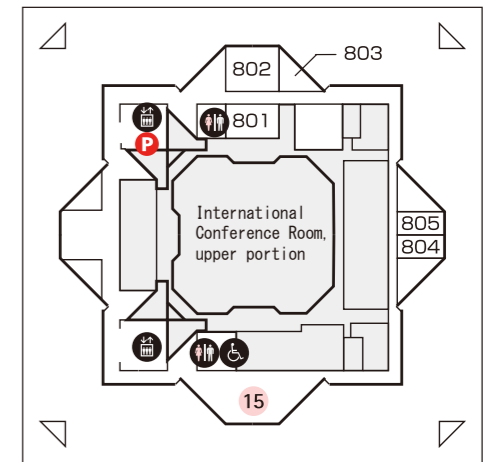

**Meeting Point**

**Parking**

**INFORMATION**

The information desk provides information on the outline, events, transport facilities, lost children, things left behind and lending wheelchairs in the hall.

**EAST INFORMATION (Temporary)**

Depending on the event being held, staff will be made available to assist you at this information counter.

**Conference Tower 8F**

**Conference Tower 7F**

**Conference Tower 6F**