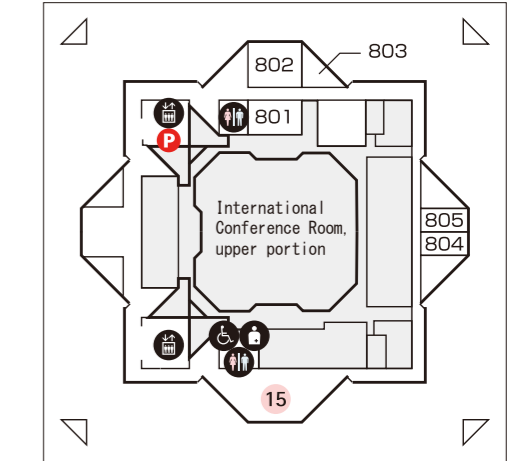

Conference Tower 8F