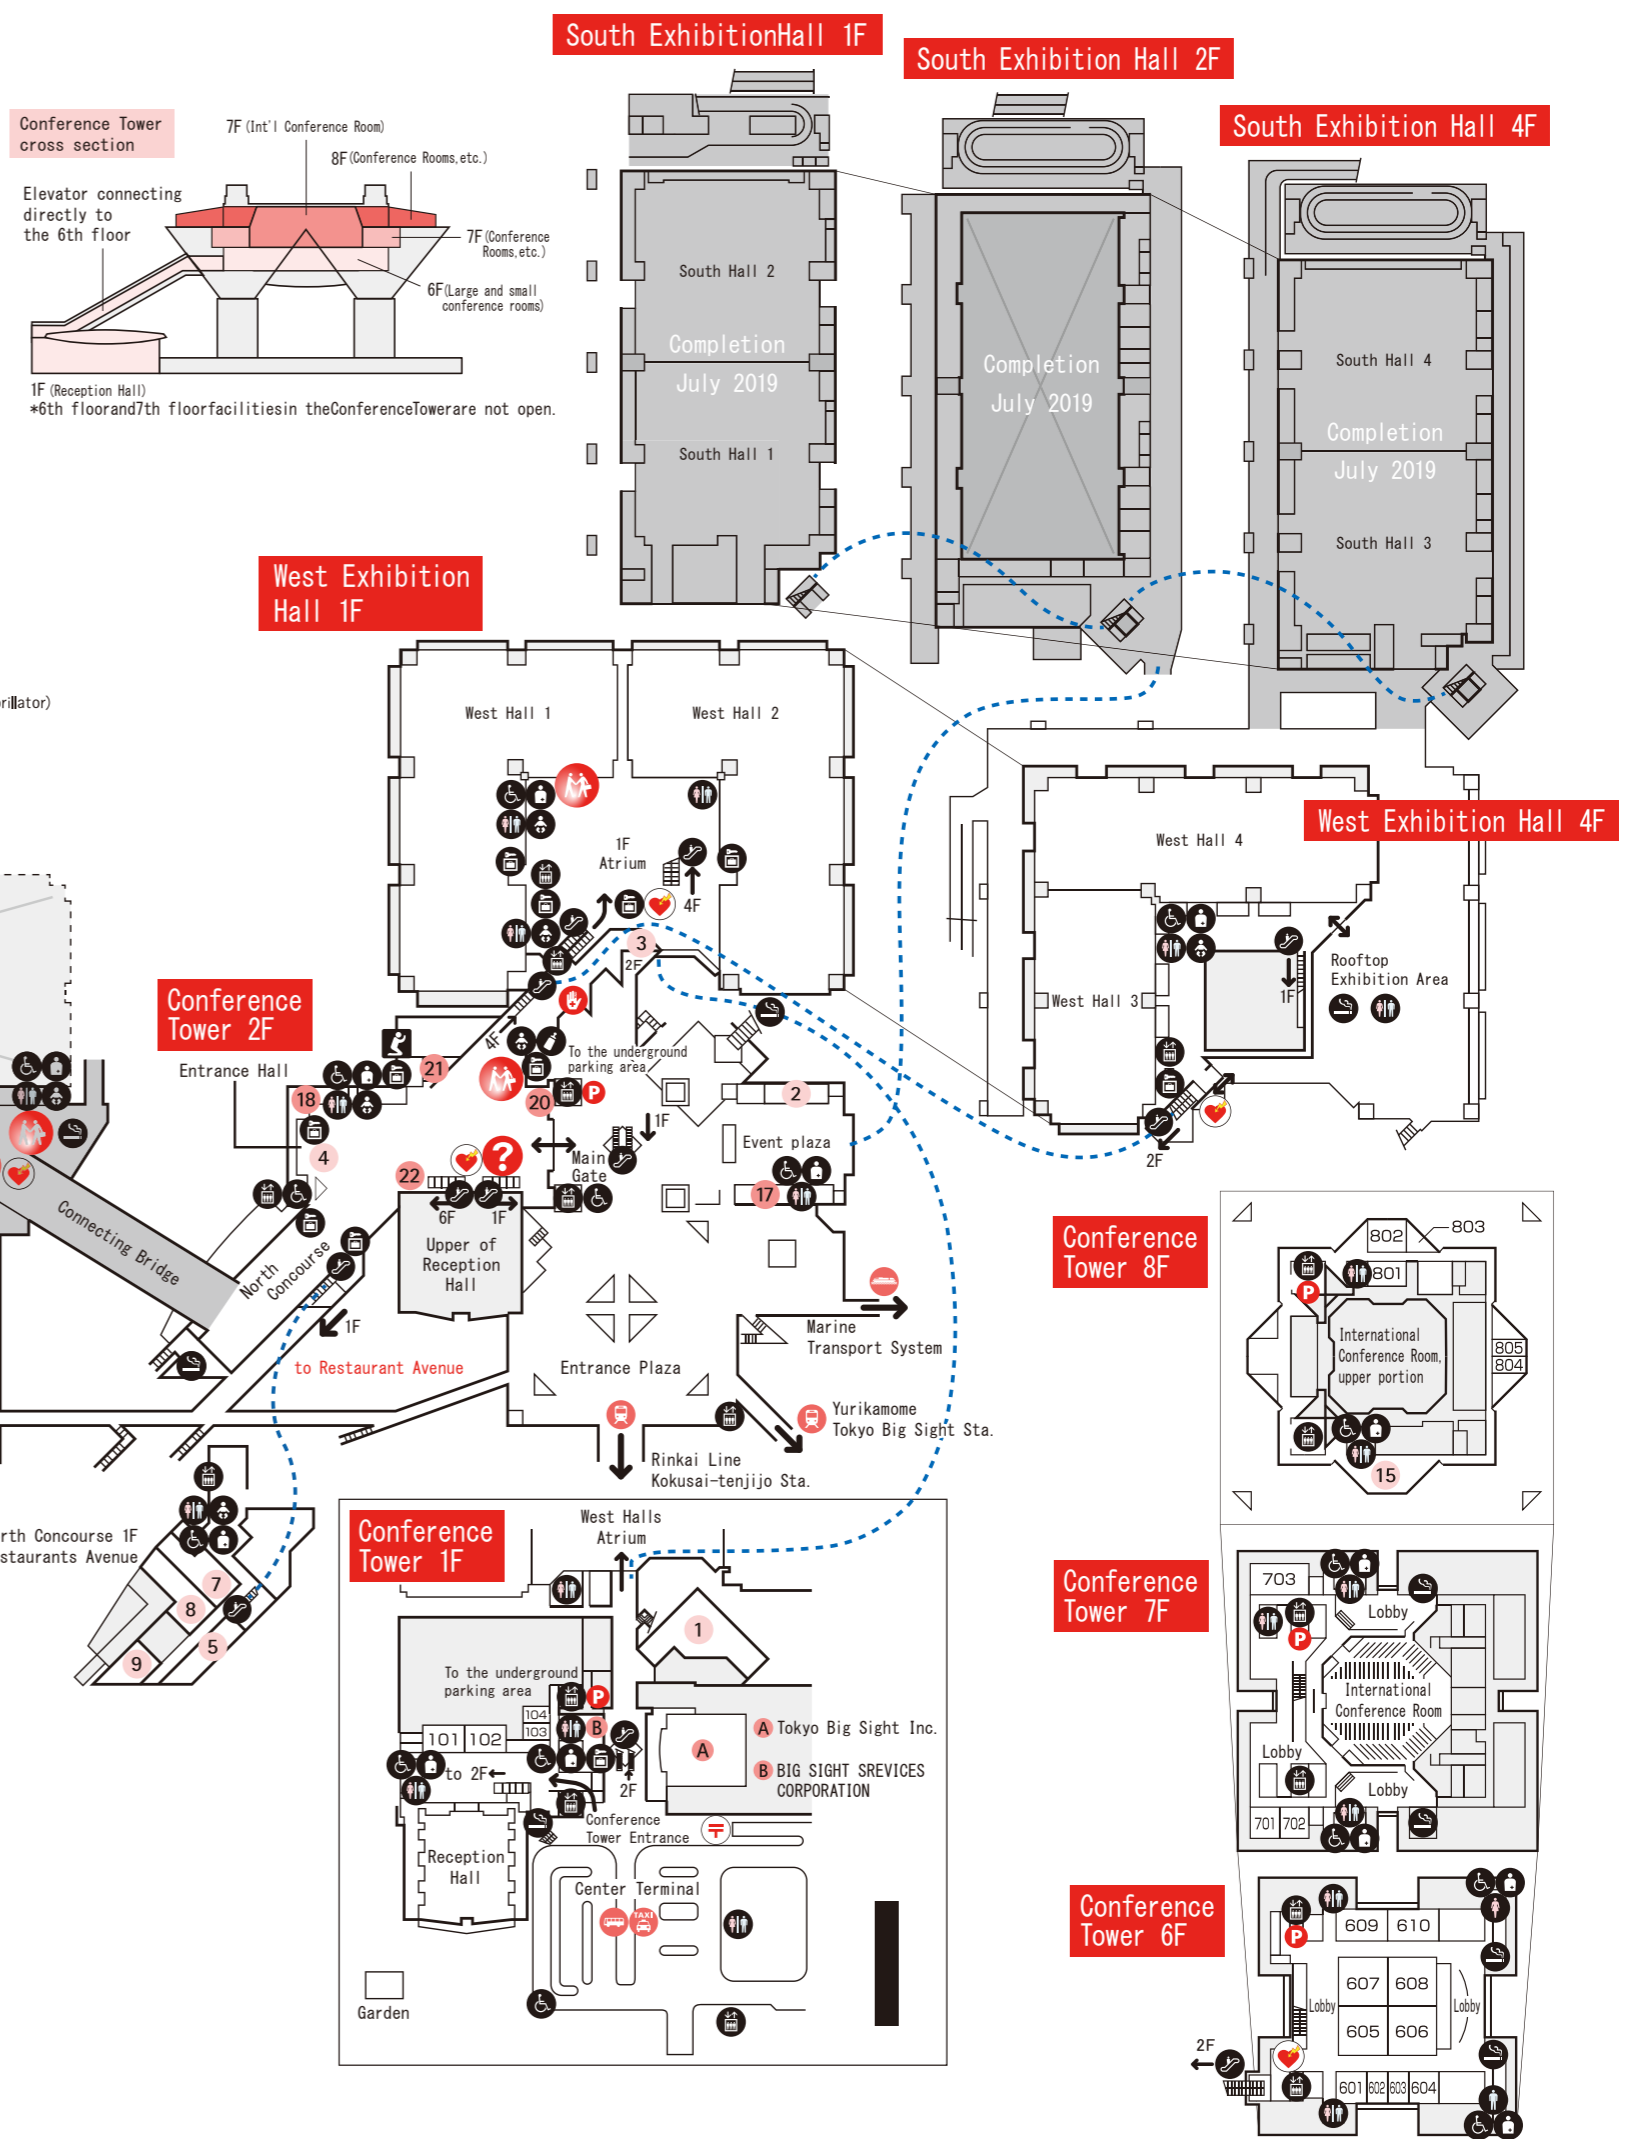

Shops & Service Facilities

Opening times may change in line with events.
Thank you for your understanding and cooperation.

- | |
|--|
| 17 Seven-Eleven Convenience Store |
| 18 LAWSON Convenience Store |
| 19 |
| 20 ATM Yucho, Seven Bank, Mizuho Bank, Tokyo Star Bank |
| 21 Visitor & Business Center
Copying, rental PC space, Custody of Large Baggage, etc. |
| 22 SERVICES CORNER
Prepaid Cards, goods sale |
| A Tokyo Big Sight Inc. |
| B BIG SIGHT SERVICES CORPORATION |

M Meeting Point

P Parking

- Elevator
- Escalator
- Restroom
- Accessible Facility
- Ostomates' Toilet
- Nursery (Diaper deck)
- Nursing Room
- Prayer Room
- Coin Lockers
- Smoking Area
- Mailbox
- First Aid
- AED (Automated External Defibrillator)

INFOMATION

The information desk provides information on the outline, events, transport facilities, lost children, things left behind and lending wheelchairs in the hall.

EAST INFOMATION (Temporary)

Depending on the event being held, staff will be made available to assist you at this information counter.