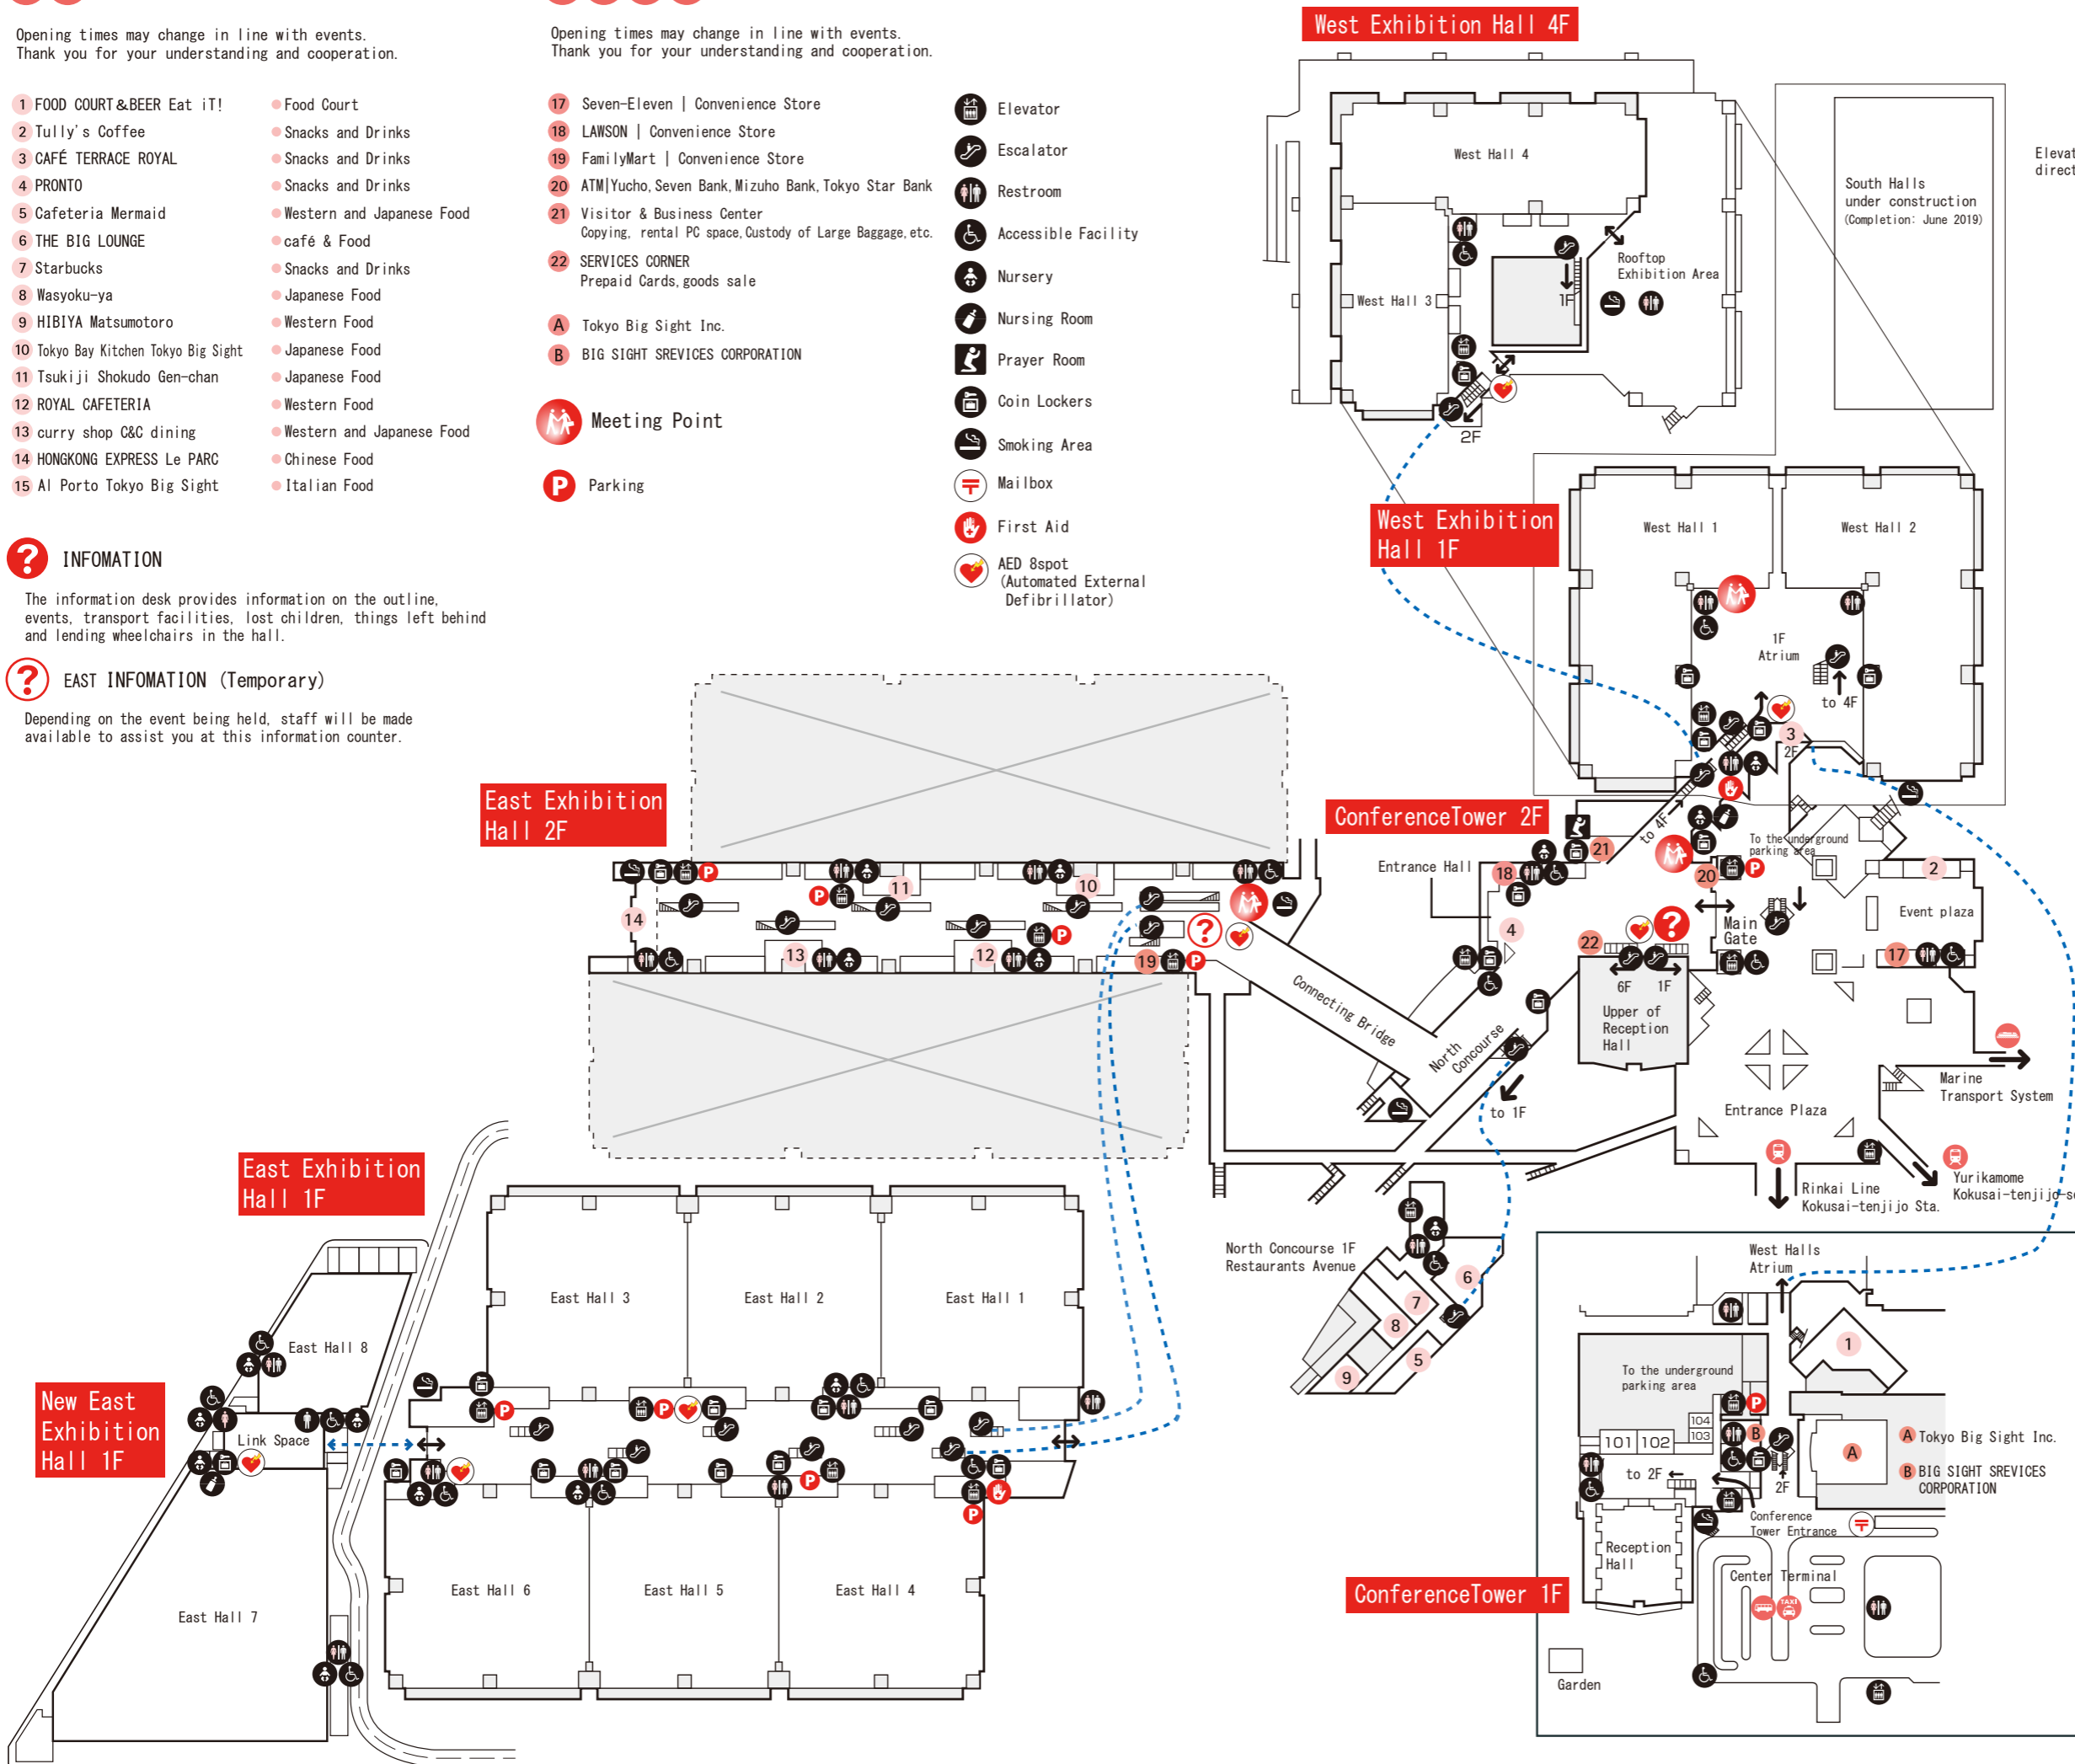

**Shops & Service Facilities**

Opening times may change in line with events.  
Thank you for your understanding and cooperation.

- |  |   |
|--|---|
| 17 Seven-Eleven   Convenience Store  | • Elevator  |
| 18 LAWSON   Convenience Store  | • Escalator                                       |
| 19 FamilyMart   Convenience Store  | • Restroom  |
| 20 ATM   Yucho, Seven Bank, Mizuho Bank, Tokyo Star Bank                                 | • Accessible Facility                             |
| 21 Visitor & Business Center<br>Copying, rental PC space, Custody of Large Baggage, etc. | • Nursery   |
| 22 SERVICES CORNER<br>Prepaid Cards, goods sale  | • Nursing Room                                    |
| A Tokyo Big Sight Inc.   | • Prayer Room                                     |
| B BIG SIGHT SERVICES CORPORATION   | • Coin Lockers                                    |
|  | • Smoking Area                                    |
|  | • Mailbox   |
|  | • First Aid                                       |
|  | • AED 8spot<br>(Automated External Defibrillator) |

**Meeting Point**

**Parking**

**INFORMATION**

The information desk provides information on the outline, events, transport facilities, lost children, things left behind and lending wheelchairs in the hall.

**EAST INFORMATION (Temporary)**

Depending on the event being held, staff will be made available to assist you at this information counter.

**Conference Tower 8F**

**Conference Tower 7F**

**Conference Tower 6F**