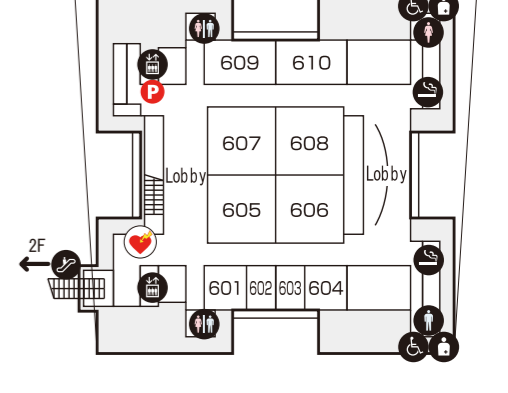

INFOMATION

The information desk provides information on the outline, events, transport facilities, lost children, things left behind and lending wheelchairs in the hall.

EAST INFOMATION (Temporary)

Depending on the event being held, staff will be made available to assist you at this information counter.

Shops & Service Facilities

Opening times may change in line with events.
Thank you for your understanding and cooperation.

- | | |
|--|--|
| 17 Seven-Eleven Convenience Store | • Elevator |
| 18 LAWSON Convenience Store | • Escalator |
| 19 FamilyMart Convenience Store | • Restroom |
| 20 ATM Yucho, Seven Bank, Mizuho Bank, Tokyo Star Bank | • Accessible Facility |
| 21 Visitor & Business Center
Copying, rental PC space, Custody of Large Baggage, etc. | • Ostomates' Toilet |
| 22 SERVICES CORNER
Prepaid Cards, goods sale | • Nursery (Diaper deck) |
| A Tokyo Big Sight Inc. | • Nursing Room |
| B BIG SIGHT SREVICES CORPORATION | • Prayer Room |
| M Meeting Point | • Coin Lockers |
| P Parking | • Smoking Area |
| | • Mailbox |
| | • First Aid |
| | • AED (Automated External Defibrillator) |

Conference Tower 8F

Conference Tower 7F

Conference Tower 6F

Conference Tower 1F