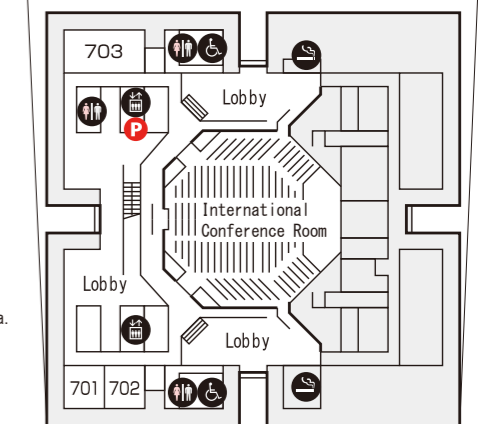

**Shops & Service Facilities**

Opening times may change in line with events.  
Thank you for your understanding and cooperation.

- |  |   |
|--|---|
| 17 Seven-Eleven   Convenience Store  | • Elevator  |
| 18 LAWSON   Convenience Store  | • Escalator                                       |
| 19 FamilyMart   Convenience Store  | • Restroom  |
| 20 ATM   Yucho, Seven Bank, Mizuho Bank, Tokyo Star Bank                                 | • Accessible Facility                             |
| 21 Visitor & Business Center<br>Copying, rental PC space, Custody of Large Baggage, etc. | • Nursery   |
| 22 SERVICES CORNER<br>Prepaid Cards, goods sale  | • Nursing Room                                    |
| A Tokyo Big Sight Inc.   | • Prayer Room                                     |
| B BIG SIGHT SERVICES CORPORATION   | • Coin Lockers                                    |
|  | • Smoking Area                                    |
|  | • Mailbox   |
|  | • First Aid                                       |
|  | • AED 8spot<br>(Automated External Defibrillator) |

**Meeting Point**

**Parking**

**INFORMATION**

The information desk provides information on the outline, events, transport facilities, lost children, things left behind and lending wheelchairs in the hall.

**EAST INFORMATION (Temporary)**

Depending on the event being held, staff will be made available to assist you at this information counter.

**Conference Tower 8F**

**Conference Tower 7F**

**Conference Tower 6F**